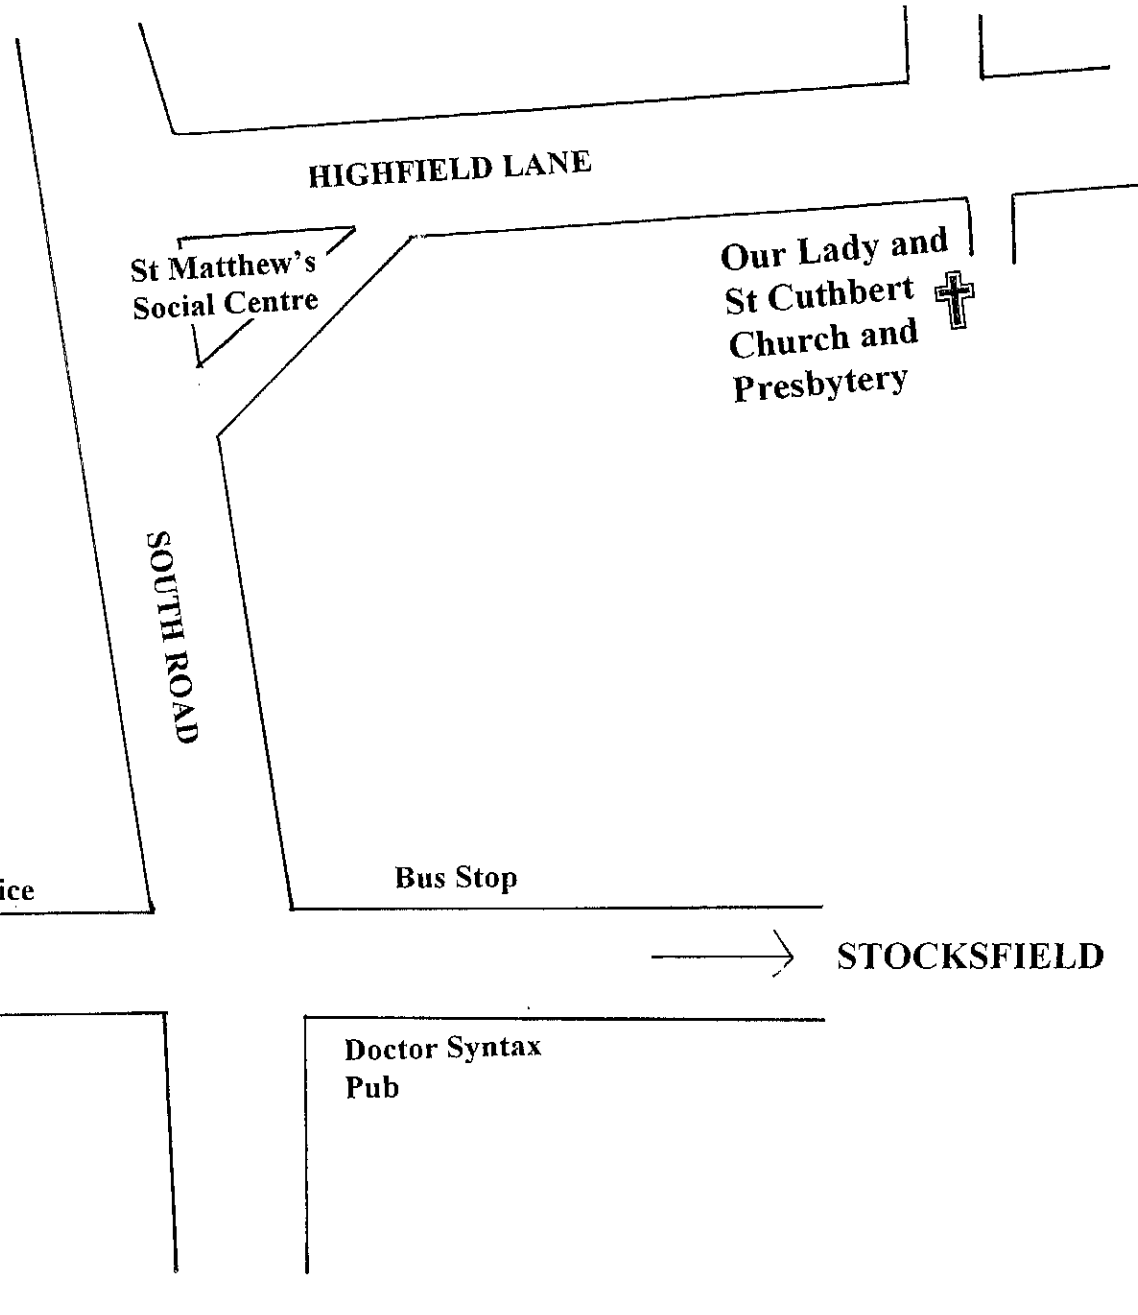

**OUR LADY AND ST CUTHBERT,
HIGHFIELD LANE, PRUDHOE,
NORTHUMBERLAND, NE42 6EY**

TELEPHONE NUMBER: 01661 832 298

DIRECTIONS

The shopping area in the Town Centre is divided by Front Street running the whole length of the shops. At one end of Front Street you will find the Post Office and Prudhoe/Info Point. Here you will find the start of South Road, which goes uphill to the Catholic Club (St Matthew's Social Centre). Turn right after the Club at the junction of South Road and Highfield Lane, which signposted:

“Hedley on the Hill
R.C. Church”

You will find the Church on your right, 100 metres ahead.

Co-op
Superstore

PRUDHOE

Barclays Bank

Post Office

Bus Stop

FRONT STREET

Bus Stop

Doctor Syntax
Pub

STOCKSFIELD

BLAYDON